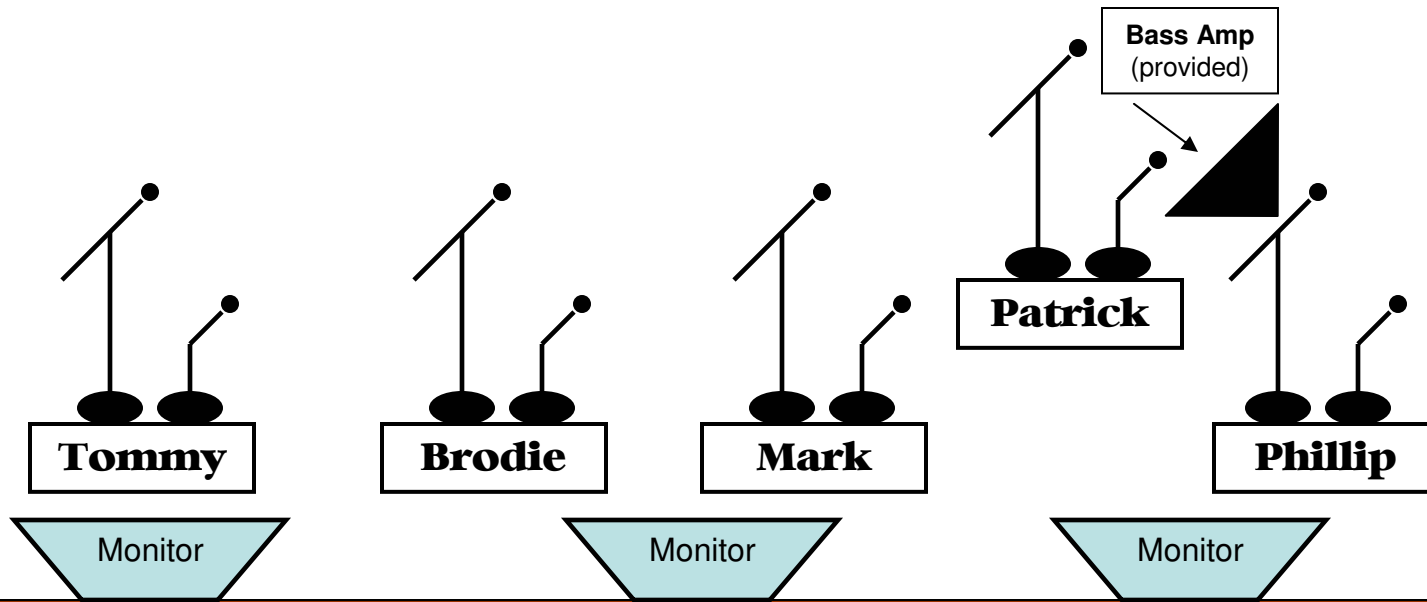

Cane Ridge

www.caneridgebluegrass.com

Front of Stage

- **Brodie**- Guitar, Harmony Vocals
- **Patrick**- Bass, Harmony Vocals
- **Tommy**- Banjo, Fiddle, Vocals
- **Mark**- Guitar, Lead Vocals
- **Phillip**- Mandolin, Harmony Vocals

- We will provide an *Audio Technica AT350* bass mic. This requires Phantom Power from the board.
- We will provide a bass amp for bass monitoring on stage. (*Please do not put any of the bass mic in the monitor mix*) Mix bass tight and heavy in the front of house mix.
- EQ guitar mix to remove heavy bass and midrange.
- Mix vocals very prominent in the FOH mix
- If monitors not available, can use two condenser mics
- Cane Ridge will provide all sound equipment and operation for an additional fee.